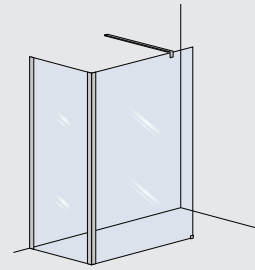

2 Pareti doccia + Corner
2 Walk-in showers + Corner