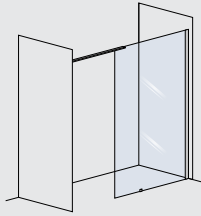

SOLUZIONI POSSIBILI
POSSIBLE SOLUTIONS