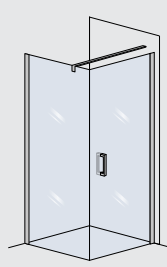

Aluminium profiles
 8 mm clear glass
 Stainless steel arm
 200 cm height
 Luxury cleaning

Crystal 2.1 is the idea of furniture for a modern bathroom that passes through the concept of essentiality. Model characteristic feature is the almost absence of profiles and the modularity of its shower solutions. The product was born as a walk-in wall, where the 8 mm tempered glass pane meets only the wall support arm, in a system that interprets the shower wall as a free space of immediate access. The "in & out" line is completed with the polished aluminium angular corner, which allows for corner installations, with the "T" support arm for generous shower formats and with the 6 mm side pivot door, with a lifting system to facilitate rotation and opening, to enlarge and extend the shower space. Crystal 2.1 is also completed with the new pivot door, for those who want to combine the minimalism of a walk-in wall with the concept of a closed shower space. The pivot door comes complete with angular magnetic gasket, bottom waterproof seal and bottom waterproof aluminium profile. For all the compositions, the profiles and their glasses are reversible and adjustable in the particular of anchorage to the wall of 2 cm; for this reason the series is also suitable for flat floor installation. The reference height is 200 cm. It is supplied as standard with Luxury cleaning treatment included, it is available in different sizes and the walk-in solution is available "on demand".

Profilo a muro.
Wall profile.

**Supporto cristallo in
acciaio inox.**
Stainless steel glass arm.

Crystal 2.1

Caratteristiche

Features

Crystal 2.1

Parete doccia
Walk-in shower

Parete doccia
Walk-in shower

Parete doccia standing
Walk-in shower standing

Parete doccia + Parete mobile
Walk-in shower + Side pivot door

Parete doccia + 2 Pareti mobili
Walk-in shower + 2 Side Pivot doors

Parete doccia + Porta battente
Walk-in shower + Pivot door