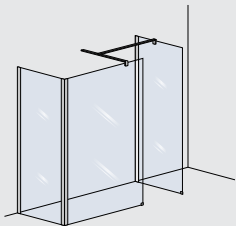

SOLUZIONI POSSIBILI
POSSIBLE SOLUTIONS