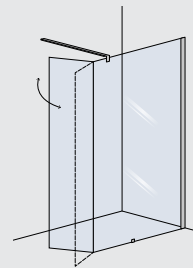

Aluminium profiles
 8 mm clear glass
 Stainless steel arm
 200 cm height
 Luxury cleaning

Crystal 2.1 is the idea of furniture for a modern bathroom that passes through the concept of essentiality. Model characteristic feature is the almost absence of profiles and the modularity of its shower solutions. The product was born as a walk-in wall, where the 8 mm tempered glass pane meets only the wall support arm, in a system that interprets the shower wall as a free space of immediate access. The "in & out" line is completed with the polished aluminium angular corner, which allows for corner installations, with the "T" support arm for generous shower formats and with the 6 mm side pivot door, with a lifting system to facilitate rotation and opening, to enlarge and extend the shower space. Crystal 2.1 is also completed with the new pivot door, for those who want to combine the minimalism of a walk-in wall with the concept of a closed shower space. The pivot door comes complete with angular magnetic gasket, bottom waterproof seal and bottom waterproof aluminium profile. For all the compositions, the profiles and their glasses are reversible and adjustable in the particular of anchorage to the wall of 2 cm; for this reason the series is also suitable for flat floor installation. The reference height is 200 cm. It is supplied as standard with Luxury cleaning treatment included, it is available in different sizes and the walk-in solution is available "on demand".

Parete doccia
Walk-in shower

2 Pareti doccia + Corner
2 Walk-in showers + Corner

2 Pareti doccia + Supporto 80 cm
2 Walk-in showers + 80cm Arm

3 Pareti doccia + Supporto 80 cm + corner
3 Walk-in showers + 80cm Arm + Corner

Parete doccia standing
Walk-in shower standing

Parete doccia + Parete mobile
Walk-in shower + Side pivot door

Parete doccia + 2 Pareti mobili
Walk-in shower + 2 Side Pivot doors

Parete doccia + Porta battente
Walk-in shower + Pivot door