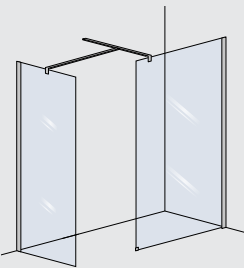

2 Pareti doccia + Supporto 80 cm
2 Walk-in showers + 80cm Arm