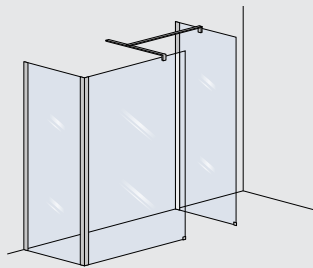

Aluminium profiles
 8 mm clear glass
 Stainless steel arm
 200 cm height
 Luxury cleaning

Crystal 2.1 is the idea of furniture for a modern bathroom that passes through the concept of essentiality. Model characteristic feature is the almost absence of profiles and the modularity of its shower solutions. The product was born as a walk-in wall, where the 8 mm tempered glass pane meets only the wall support arm, in a system that interprets the shower wall as a free space of immediate access. The "in & out" line is completed with the polished aluminium angular corner, which allows for corner installations, with the "T" support arm for generous shower formats and with the 6 mm side pivot door, with a lifting system to facilitate rotation and opening, to enlarge and extend the shower space. Crystal 2.1 is also completed with the new pivot door, for those who want to combine the minimalism of a walk-in wall with the concept of a closed shower space. The pivot door comes complete with angular magnetic gasket, bottom waterproof seal and bottom waterproof aluminium profile. For all the compositions, the profiles and their glasses are reversible and adjustable in the particular of anchorage to the wall of 2 cm; for this reason the series is also suitable for flat floor installation. The reference height is 200 cm. It is supplied as standard with Luxury cleaning treatment included, it is available in different sizes and the walk-in solution is available "on demand".

Profilo a muro.
Wall profile.

**Supporto cristallo in
acciaio inox.**
Stainless steel glass arm.

Crystal 2.1

Caratteristiche

Features

Crystal 2.1

Parete doccia
Walk-in shower

Parete doccia
Walk-in shower

Parete doccia
Walk-in shower

2 Pareti doccia + Corner
2 Walk-in showers + Corner

2 Pareti doccia + Supporto 80 cm
2 Walk-in showers + 80cm Arm

3 Pareti doccia + Supporto 80 cm + corner
3 Walk-in showers + 80cm Arm + Corner