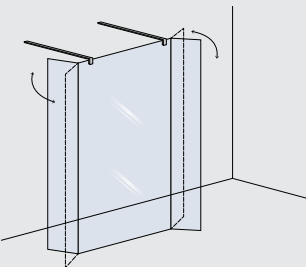

Parete doccia + 2 Pareti mobili
Walk-in shower + 2 Side Pivot doors