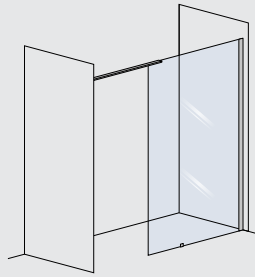

Aluminium profiles
 8 mm clear glass
 Stainless steel arm
 200 cm height
 Luxury cleaning

Crystal 2.1 is the idea of furniture for a modern bathroom that passes through the concept of essentiality. Model characteristic feature is the almost absence of profiles and the modularity of its shower solutions. The product was born as a walk-in wall, where the 8 mm tempered glass pane meets only the wall support arm, in a system that interprets the shower wall as a free space of immediate access. The "in & out" line is completed with the polished aluminium angular corner, which allows for corner installations, with the "T" support arm for generous shower formats and with the 6 mm side pivot door, with a lifting system to facilitate rotation and opening, to enlarge and extend the shower space. Crystal 2.1 is also completed with the new pivot door, for those who want to combine the minimalism of a walk-in wall with the concept of a closed shower space. The pivot door comes complete with angular magnetic gasket, bottom waterproof seal and bottom waterproof aluminium profile. For all the compositions, the profiles and their glasses are reversible and adjustable in the particular of anchorage to the wall of 2 cm; for this reason the series is also suitable for flat floor installation. The reference height is 200 cm. It is supplied as standard with Luxury cleaning treatment included, it is available in different sizes and the walk-in solution is available "on demand".

Profilo a muro.
Wall profile.

**Supporto cristallo in
acciaio inox.**
Stainless steel glass arm.

Crystal 2.1

Caratteristiche

Features

Crystal 2.1

Parete doccia
Walk-in shower

Parete doccia
Walk-in shower