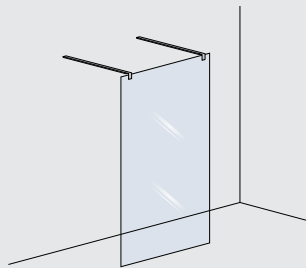

Parete doccia standing
Walk-in shower standing