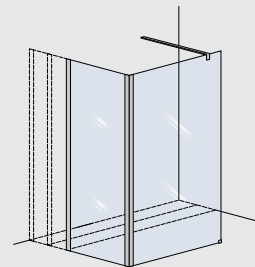

Parete doccia + corner + 1 parete doccia "on-demand"
Walk-in shower + Corner + 1 Walk-in shower "on-demand"

Soluzioni possibili

Possible solutions