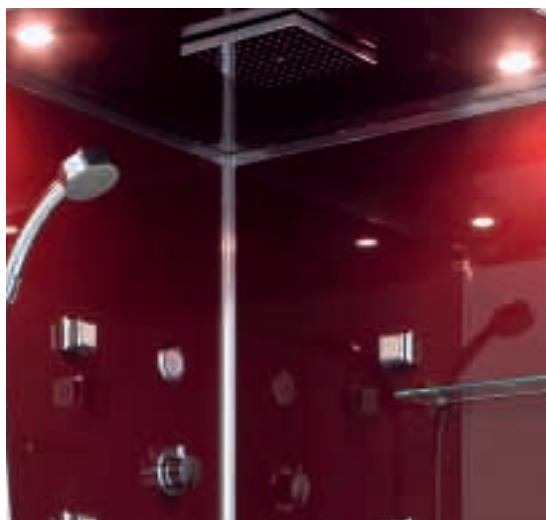

vetro verniciato bianco (con chiusura in alluminio bianco); nella versione quadro il colore disponibile è il bianco (con chiusura in alluminio bianco). La cabina è dotata di soffione quadrato da 200 x 200 mm. display digitale per accensione dei 2 faretti, miscelatore 3 vie, doccia e flessibile, 10 getti massaggianti di forma quadrata, mensola portasapone in vetro e copripiatto in legno.

facilitate the cleaning.

Handles are chromed in metal zinc alloy; the sliding doors are available only with metal knob to make easy the opening.

The doors are supplied with magnetic closure and double waterproof.

The height of shower box is 185 cm.

The semi-round shower cabin is available with back red-bordeaux glass (with the enclosure in aluminium frame in chrome) or with back white glass (with the enclosure in white aluminium frame).

The cabin is supplied with 200 x 200 mm. head shower, computer panel with 2 head lamp, three function mechanical faucet, flexible and hand shower, 10 massage square jets, glass shelf and wooden board on the shower tray.